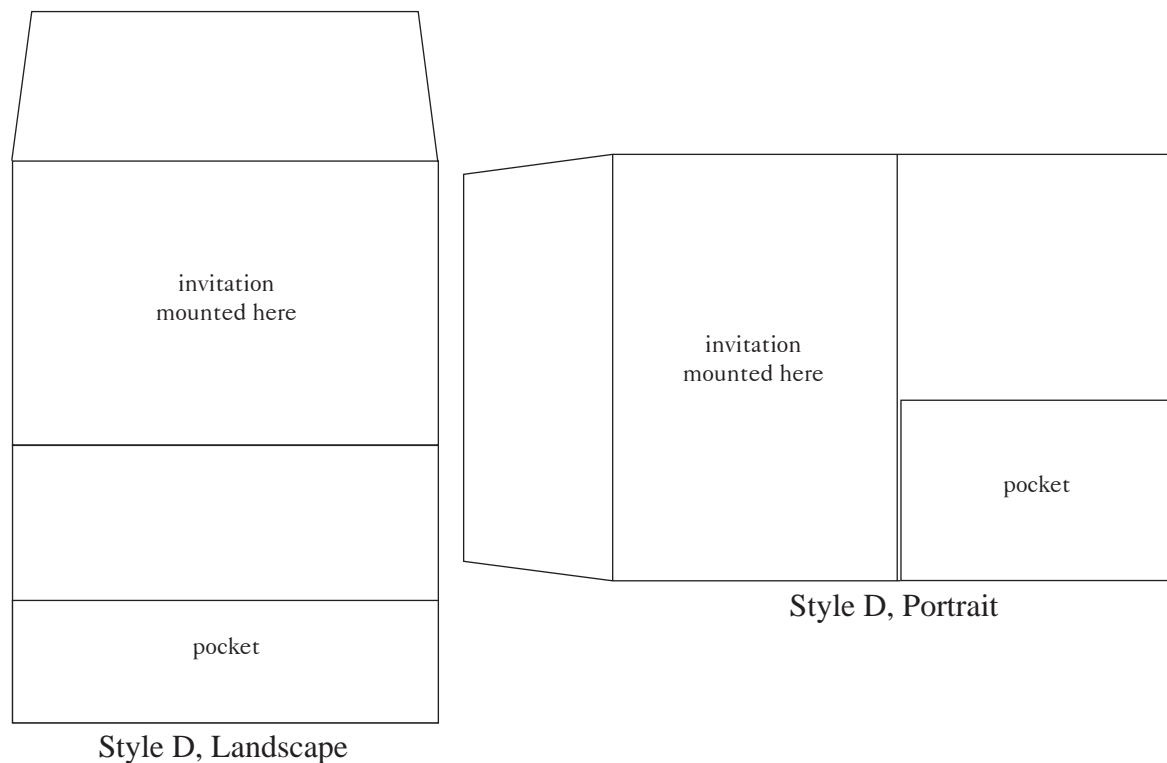

A9 Portfolio with Pocket - Style D (die cut portfolio)

- Folded pocket size (5.5" x 8.5"), fits in an A9 envelope.
- Paper Options: Smooth Matte Cardstock or Metallic Cardstock.
- Available in Portrait and Landscape orientations.
- Printing can be full color digital.