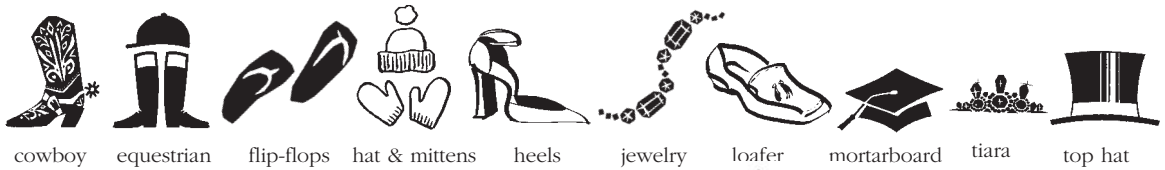

frog prince

L'ART

LallieArt®

L'ANIMALS

L'ATTIRE

LALLIE CELESTIAL

LALLIE FOOD & DRINK

LALLIE MUSIC

LALLIE PARTY THINGS

LALLIE PLANT LIFE

LALLIE PEOPLE

L'ART

LallieArt®

LALLIE SEA CREATURES

crab lovely crab dolphin fish lobster scallop shell seahorse starfish trout

LALLIE SEATING & LEISURE